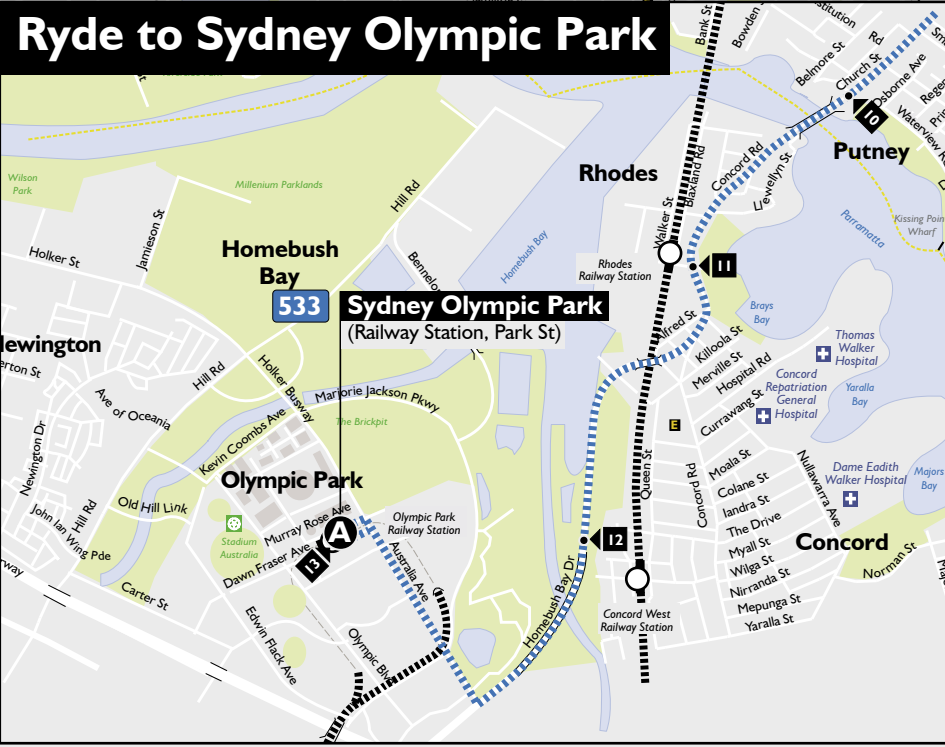

State Transit endeavours to ensure services depart at the specified times. Times may vary according to traffic conditions.

533

534

Wheelchair Accessible Bus Service

sydney BUSES

**SYDNEY OLYMPIC PARK/
WEST RYDE TO CHATSWOOD**

Route 533

Monday to Friday peak hour service between Sydney Olympic Park, Rhodes, Ryde, North Ryde, Mowbray Road and Chatswood.

Route 534

Daily daytime service and early evening service between Ryde, North Ryde, Mowbray Road and Chatswood. Selected weekday services extend to West Ryde.

Fare and Ticket information is available in our ticket guide.

Legend

- Bus Route
- Timing Point (see timetable)
- Indicates Route Number
- Railway Line with Station
- Limited Service (see timetable)
- Shopping Centre
- School / Educational Institution
- Section Point
- Hospital

EXPLANATIONS

Sign	Description
♿	Wheelchair-accessible.
b	Operates via Lane Cove Rd & Epping Rd - Direct to Mowbray Rd then as normal route.
c	Operates via Goulding Rd, Twin Rd, Lane Cove Rd, Epping Rd & Wicks Rd then as normal route.
g	Diverts from Mowbray Rd West via Hatfield St, Hart St, Felton Ave, Mowbray Rd West then normal route.
y	Commences from Ryde Depot at 7:04am and operates via Buffalo Rd, Lane Cove Rd, Epping Rd, then normal route to Chatswood.