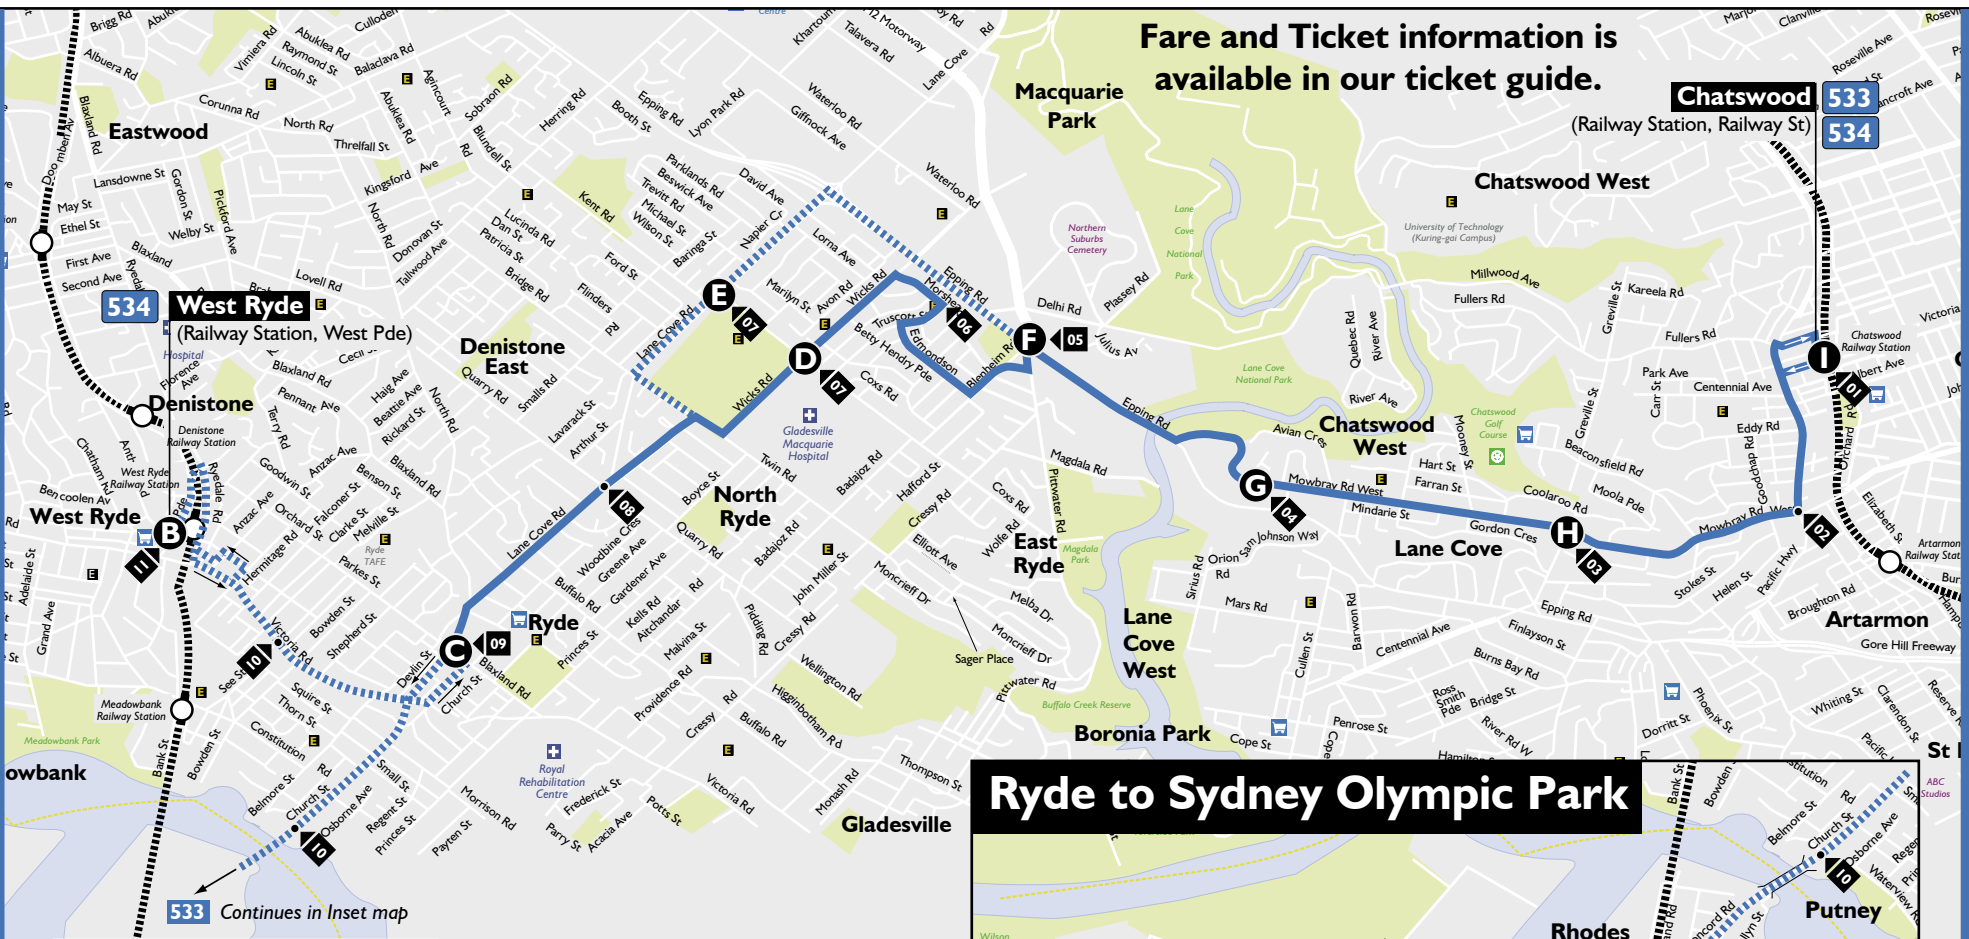

Route 533

Monday to Friday peak hour service between Sydney Olympic Park, Rhodes, Ryde, North Ryde, Mowbray Road and Chatswood.

Route 534

Daily daytime service and early evening service between Ryde, North Ryde, Mowbray Road and Chatswood. Selected weekday services extend to West Ryde.

Fare and Ticket information is available in our ticket guide.

Legend

- Bus Route
- Timing Point (see timetable)
- Indicates Route Number
- Railway Line with Station
- Limited Service (see timetable)
- Shopping Centre
- School / Educational Institution
- Section Point
- Hospital

Diagrammatic Map - not to scale

Sections

- 01 Chatswood Station
- 02 Pacific Hwy & Mowbray Rd
- 03 Mowbray Rd West & Centennial Ave
- 04 Mowbray Rd West & Fitzsimmons Ave
- 05 Epping & Pittwater Rds
- 06 Truscott & Morehead Sts
- 07 Wicks & Coxs Rds
- 08 OR Lane Cove & Coxs Rds
- 09 Goulding Rd, North Ryde
- 10 Ryde Bridge: Route 533
- 11 Forsyth St, West Ryde: Route 534
- 12 Rhodes: Route 533
- 13 West Ryde Station: Route 534

EXPLANATIONS

Sign	Description
♿	Wheelchair-accessible.
b	Operates via Lane Cove Rd & Epping Rd - Direct to Mowbray Rd then as normal route.
c	Operates via Goulding Rd, Twin Rd, Lane Cove Rd, Epping Rd & Wicks Rd then as normal route.
g	Diverts from Mowbray Rd West via Hatfield St, Hart St, Felton Ave, Mowbray Rd West then normal route.
y	Commences from Ryde Depot at 7:04am and operates via Buffalo Rd, Lane Cove Rd, Epping Rd, then normal route to Chatswood.